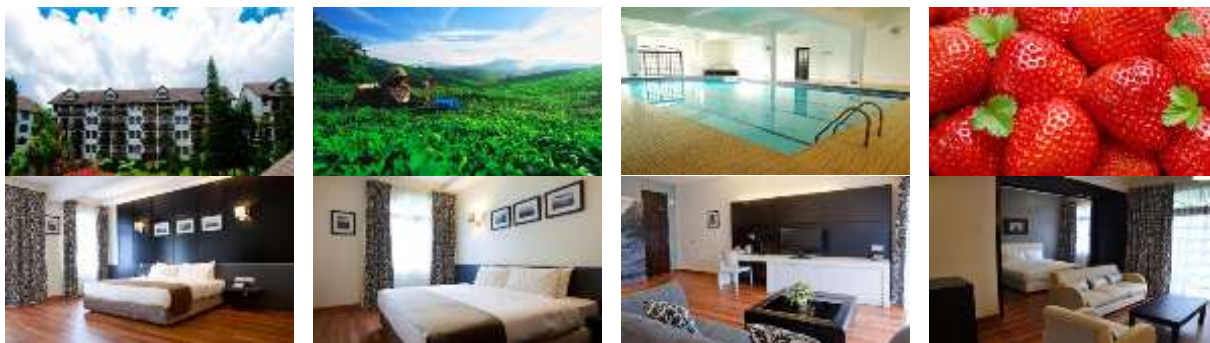

## STRAWBERRY PARK RESORT, CAMERON HIGHLAND

### FIT/GIT ROOM RATES

Room Category (Room Only)	Valid till 31 December 2013
Studio Suite (Single / Twin / Double)	RM 339
Tioga Deluxe Suite (Single / Twin / Double)	RM 389
Fresno 2 Bedroom Suite (Quad)	RM 459